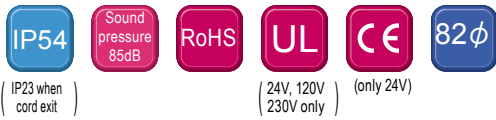

# PEW-A

PEW-A model  
PEW-AB model (with audible)

Colors	Red, Amber, Green, Blue
Globe	The material is AS resin, which is translucent and highly weather resistant.
Volume	Maximum 85dB (at 1m) (PEW-AB type)

The PEW Series features an 82mm diameter, maintenance-free LEDs, and comes in multiple voltage types.

- Triple-reflection system for enhanced visibility and low power consumption
- Built-in 85dB audible alarm (PEW-AB model)
- 3 flashing patterns - 60/120/180 FPM with toggle switch
- Maintenance-free, high efficiency LEDs
- Outdoor weather resistant with effective light emission
- IP54; IP23 - when using side wire exit
- Available Colors: Red, Amber, Green, Blue