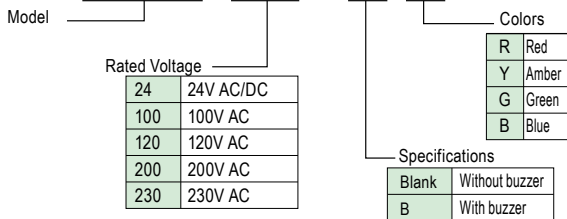

Model Code

PEW-24AB-R

Optional Parts

Optional Parts	Model
Wallmount Bracket	SZ-007
Wallmount Bracket	SZ-008
Wallmount Bracket	SZ-023

* When using SZ-007, SZ-008, or SZ-023, the cord will exit from the side.

Network

Signal Tower

Signal Light

Revolving Warning Light

Cube Tower

Audibles

Hybrid Signaling Devices

LED Illumination

Options